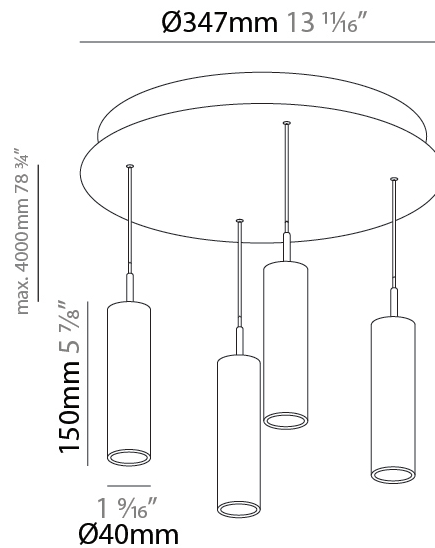

GENERAL

Series: G-Mini Round
Subseries: G-Mini Round Hangover
Brand: Prolight
Division: Architectural
Mounting Type: Suspension
Mounting Location: Ceiling
Subcategory: Spots

PHYSICAL

Shape: Cylinder
Diameter (mm): 347
Diameter (in): 13 1/16
Height (mm): 150
Height (in): 5 7/8
Light Distribution: Direct
Fixture Finish: SSR / BKV / CWI / CRY / HAB / UFT / ITA / RUA / FTG / MYG / LOD / PUS / FRO / FUP / KIA / POP / BLS / SPG / MEY / GOH / GUM / CHC / COM / ABZ / JAG / OBR / MOS / ROR
Accent Finish: NOF / COP / MIR / SSS
Fixture Material: Extruded Aluminum / Steel
Cable Details: 2,000mm/78 3/4" / 4,000mm/157 1/2" - Cable, Black, Green, Orange, Red, White

ELECTRICAL

Lamp Type: LED (Zhaga Standard)
Input Wattage (W): 39
Total Output Wattage (W): 35.4
Dimming: Non-Dimmable
Driver Included: Yes
Driver Location: Integrated
Driver Type: Constant Current - Universal
Driver Class: Class 2
Input Voltage (V): 120 - 277

LED

Color Temperature (°K): 2700 / 3000 / 3500 / 4000
Max. Delivered Lumen (lm): 2776 / 2904 / 3012 / 3080
Nominal Lumen (lm): 3878 / 4056 / 4206 / 4301
CRI: >90 CRI
Lamp Life (hrs): 50000

OPTICAL

Beam Angle: 40 / 52

RATINGS AND CERTIFICATIONS

Certified By: Certified for North American Standards
IP rating: IP20