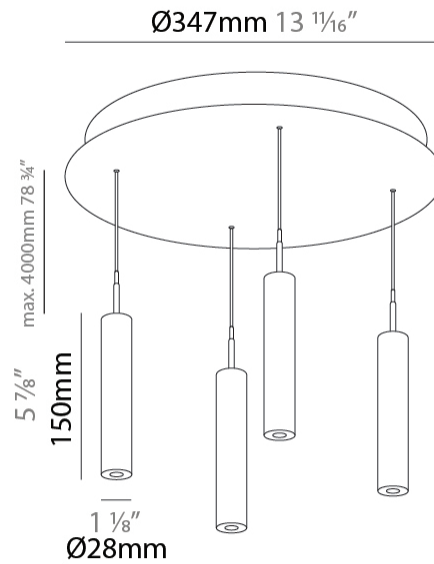

GENERAL

Series: G-Mini Round
Subseries: G-Mini Round Hangover
Brand: Prolicht
Division: Architectural
Mounting Type: Suspension
Mounting Location: Ceiling
Subcategory: Spots

PHYSICAL

Shape: Cylinder
Diameter (mm): 347
Diameter (in): 13 1/16
Height (mm): 150
Height (in): 5 7/8
Light Distribution: Direct
Diffuser: Shine Ring - NOR / OPL / YEL / ORA / RED / BLU / GRN
Fixture Finish: SSR / BKV / CWI / CRY / HAB / UFT / ITA / RUA / FTG / MYG / LOD / PUS / FRO / FUP / KIA / POP / BLS / SPG / MEY / GOH / GUM / CHC / COM / ABZ / JAG / OBR / MOS / ROR
Accent Finish: NOF / COP / MIR / SSS
Fixture Material: Extruded Aluminum / Steel
Cable Details: 2,000mm/78 3/4" / 4,000mm/157 1/2" - Cable, Black, Green, Orange, Red, White

ELECTRICAL

Lamp Type: LED (Zhaga Standard)
Input Wattage (W): 26
Total Output Wattage (W): 23.7
Dimming: Non-Dimmable
Driver Included: Yes
Driver Location: Integrated
Driver Type: Constant Current - Universal
Driver Class: Class 2
Input Voltage (V): 120 - 277

LED

Color Temperature (°K): 2700 / 3000 / 3500 / 4000
Max. Delivered Lumen (lm): 1557 / 1421 / 1499 / 1450
Nominal Lumen (lm): 1840 / 1949 / 2057 / 2112
CRI: >90 CRI
Lamp Life (hrs): 50000

OPTICAL

Beam Angle: 32 / 58

RATINGS AND CERTIFICATIONS

Certified By: Certified for North American Standards
IP rating: IP20